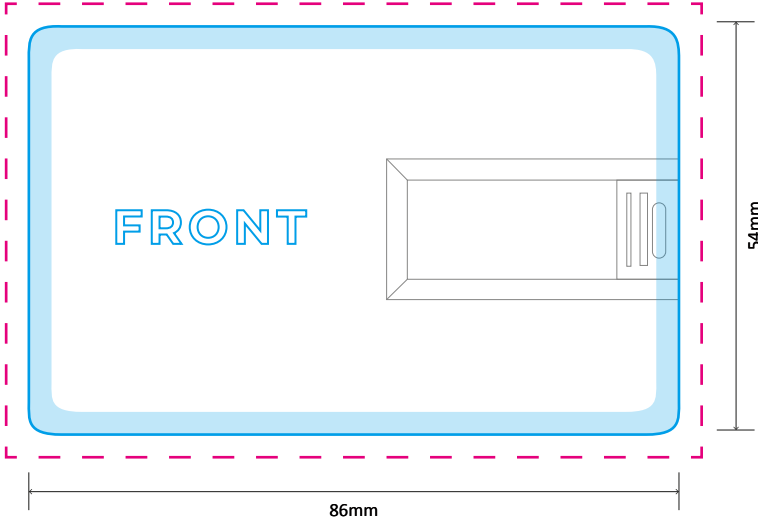

# USB BUSINESS CARD

2 sides

--- BLEED LINE    — CUT LINE    CLEARANCE AREA

Please double-check that all vital components of your submitted artwork (text, logos etc.) are within the supplied safe regions of the template and that your artwork extends to the bleed lines. Failure to do so may result in some clipping of your artwork or white borders around your artwork.

Do NOT flatten or merge template lines with artwork.

1:1 scale page dimensions    3mm bleed  
USB\_BC: 86x54mm – 2 sides